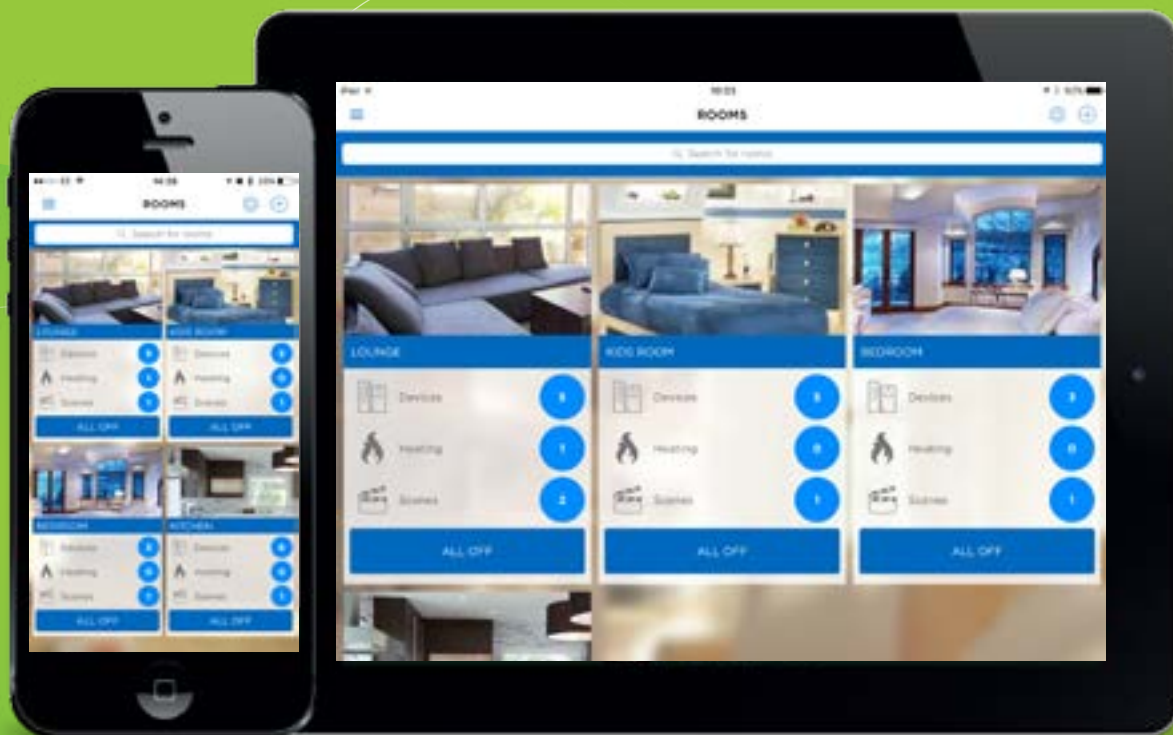

DETA CONNECT

Deta Connect offers a range of intelligent Lighting, Power and Heating controls with an App for smart control.

Suited with the **Ultra Screwless** range of premium metal plate wiring accessories, **Deta Connect** is easy to install and simple to use, providing a cutting edge and flexible home automation solution at an affordable price.

Products in the **Deta Connect** range are guaranteed for 2 years.

DETA
Connect
...to a smart home

Powered by
Lightwave RF

Technical Hotline 01582 544 548