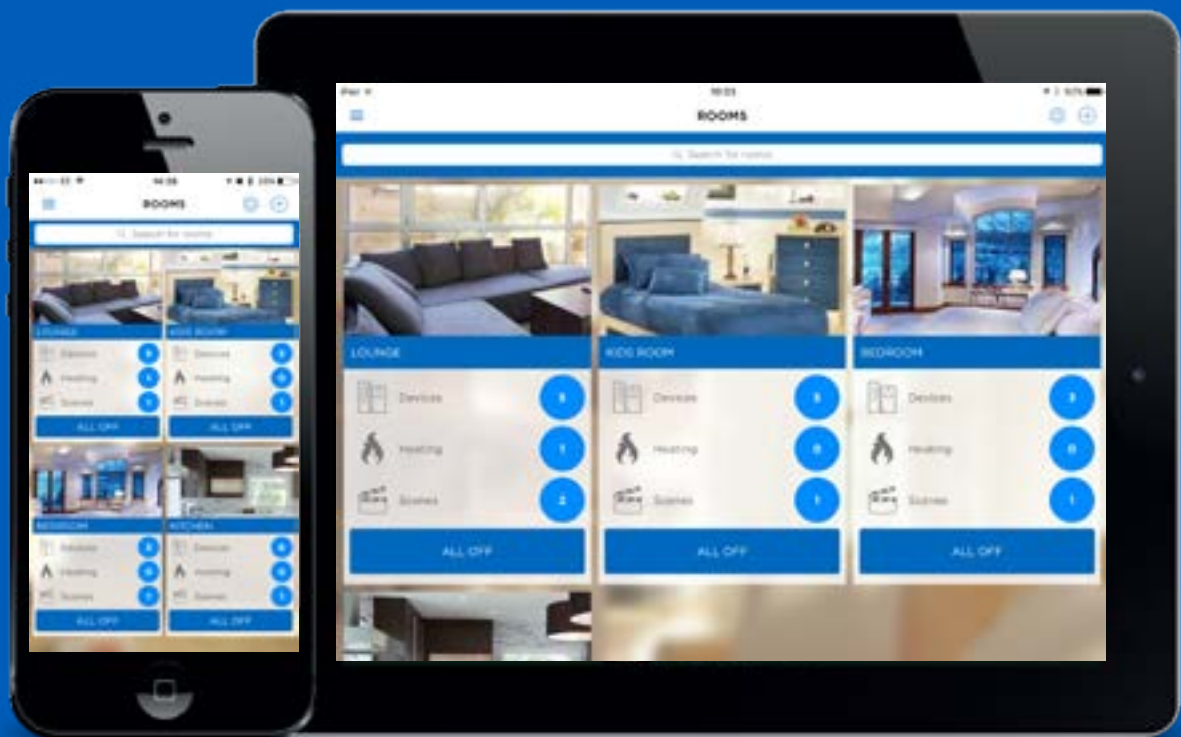

DETA

Deta Connect

Product Catalogue 2017

DETA CONNECT

Deta Connect offers a range of intelligent Lighting, Power and Heating controls with an App for smart control.

Suited with the **Ultra Screwless** range of premium metal plate wiring accessories, **Deta Connect** is easy to install and simple to use, providing a cutting edge and flexible home automation solution at an affordable price.