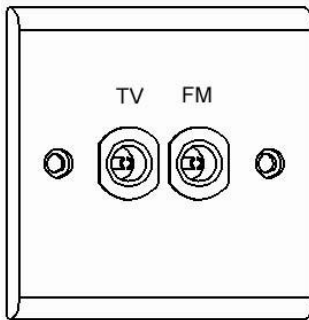

TV Outlets

Description

This range of TV outlets is designed to compliment the Deta Slimline range.

Features

- Unique slim profile with curved top and bottom edges
- Loop-in/loop-out braiding clamps on S1264 & S1268
- Diplexer, triplexer & quadplexer plates are fully screened and suitable for DAB (Digital Audio Broadcasting)
- Fixing screw caps supplied
- Fixing screw attached to rear of plate
- Individually bagged
- 2-year guarantee

Range

TV Co-Ax isolated outlet	S1264
TV Co-Ax / FM DAB diplexer outlet	S1265
TV Co-Ax / satellite F Type	S1266
TV Co-Ax non-isolated	S1268
TV/FM DAB/ satellite triplexer outlet	S1340
TV/FM DAB satellite x 2 quadplexer outlet & 2 data module spaces	S1342

Technical Specification

Size 86 x 86 x 7mm
 Frontplate material Urea formaldehyde
 Urea flammability classification UL94 grade V-0
 No user serviceable parts

Back Boxes

Minimum recommended depth

	Flush 25mm	Dry lining 35mm	Surface	
			25mm	35mm*
1g	DB162	DB2540	V1221	V1222
2g	DB163	DB2541	V1223	V1224