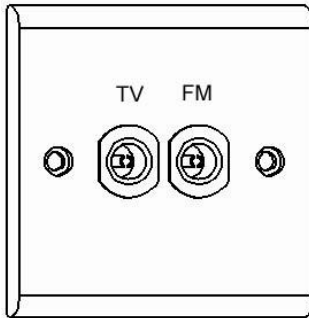

**TV Outlets**

**Description**

This range of TV outlets is designed to compliment the Deta Slimline range.

**Features**

- Unique slim profile with curved top and bottom edges
- Suitable for standard co-axial BS3041 plugs
- Loop-in/loop-out braiding clamps on S1264 & S1268
- Diplexer, triplexer & quadplexer plates are fully screened and suitable for DAB (Digital Audio Broadcasting)
- Fixing screw caps supplied
- Fixing screw attached to rear of plate
- Individually bagged
- 2-year guarantee

**Range**

TV Co-Ax isolated outlet	S1264
TV Co-Ax / FM DAB diplexer outlet	S1265
TV Co-Ax / satellite F Type	S1266
TV Co-Ax non-isolated	S1268
TV/FM DAB/ satellite triplexer outlet	S1340
TV/FM DAB satellite x 2 quadplexer outlet & 2 data module spaces	S1342

**Technical Specification**

Size 86 x 86 x 7mm  
 Frontplate material Urea formaldehyde  
 Urea flammability classification UL94 grade V-0  
 No user serviceable parts

**Back Boxes**

Minimum recommended depth