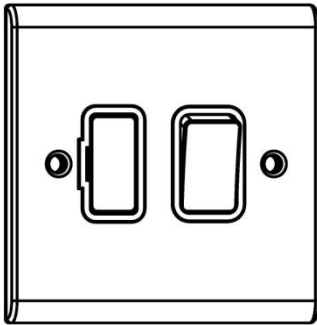

Connection Units

Description

The elegantly styled Slimline Décor range is available in Chrome and Satin Chrome finishes, with either white or black insert colours.

Each product is supplied in its own polybag, protecting it up to the point of installation

Features

- Black or white inserts available
- Metal capped rockers
- Gasket pre-fitted to the accessory to prevent tarnishing
- Protective film on frontplate prevents damage during installation
- Lockable fuse carrier for safety isolation
- Captive fuse barrier
- Discreet neon versions
- Captive and backed out terminals
- Terminals have clearly embossed and white printed markings
- Clear white terminal markings
- Only one size 4mm screwdriver needed
- Most products have angled terminals to aid installation
- Terminals have large lead-ins
- 2 earth terminals
- 25-year guarantee