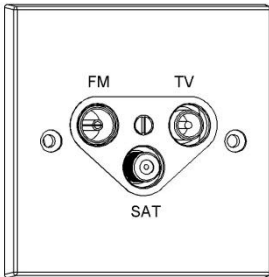

TV Outlets

Description

This moulded white wiring range is suited to new houses and retrofit installations, as well as commercial environments.

Features

- Suitable for standard co-axial BS 3041 plugs
- 2-year guarantee

Range

single flush isolated	V1264
twin TF/FM flush isolated	V1265
TV/F type satellite flush	V1266
single flush non-isolated	V1268
TV/FM & satellite triplexer for connection to single down lead	V1340

Technical Specification

Size 86 x 86 x 9mm

No user serviceable parts

Back Boxes

Minimum recommended depth

	Flush 25mm	Dry lining 35mm	Surface 25mm
1g	DB162	DB2540	V1221

Standards

- BS 5733 : 2010+A1:2014